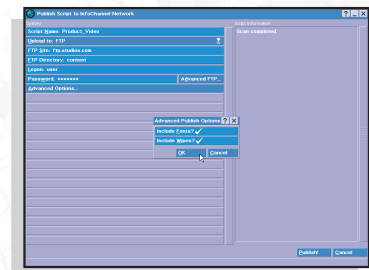

SYSTEM REQUIREMENTS

- Pentium® III or Celeron® 633 processor or better.
- 256 MB of RAM, at least 1 GB of free hard disk space
- Windows® 2000 Service Pack 2 or better
- Internet Explorer® 5.5 Service Pack 2 or better
- DirectX® 8.0a or better
- PC SVGA card with at least 16 MB of video memory and DirectX support with WHQL® certified drivers
- DirectSound® supported sound card with WHQL® certified drivers

MEDIA SUPPORT

- Graphics: BMP, GIF, IFF, JPEG, PCX, PNG, Targa, TIFF, WMF
- Animation: SWF, FLC, FLI, AnimGIF
- Sound: WAV, MP3, MIDI, CD Audio (requires sound card, CD-ROM drive)
- Video: Software and hardware MPEG 1 & 2, AVI Support and QuickTime® 3
- Fonts: TrueType® and ScalaType